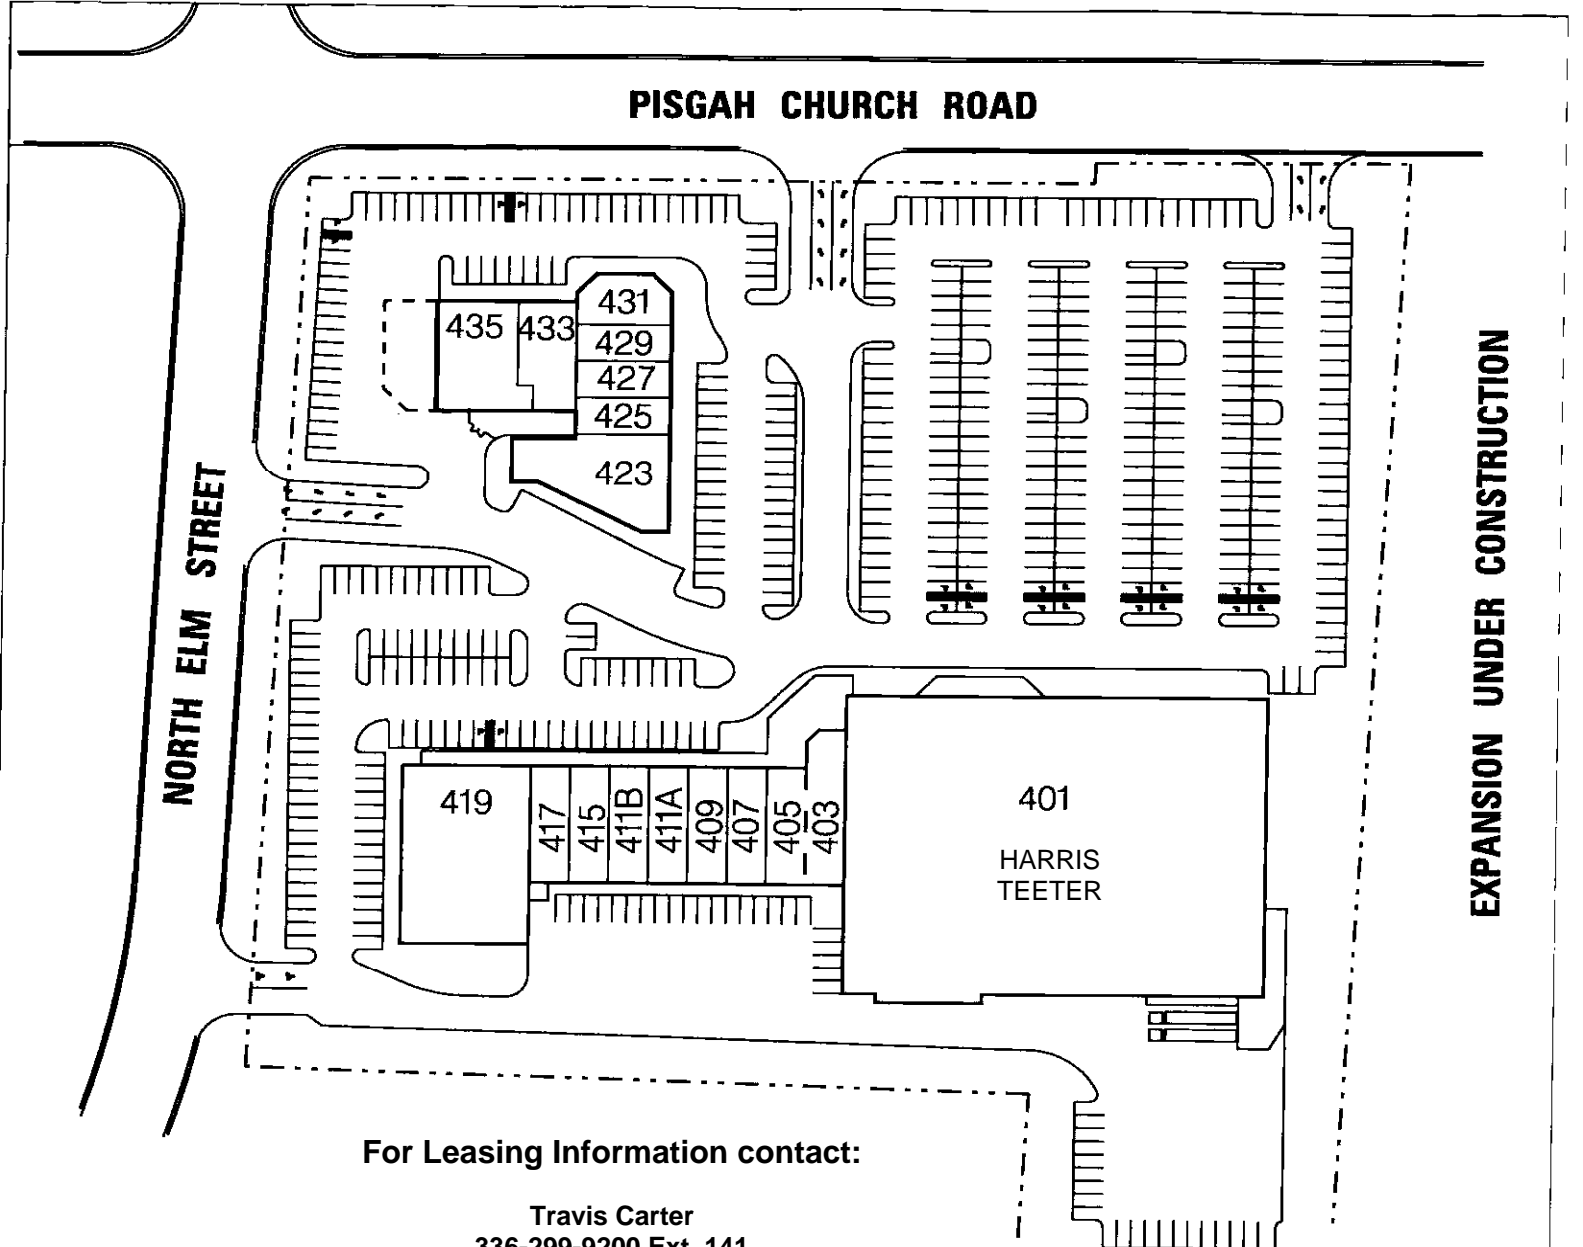

**NORTH ELM VILLAGE SHOPPING CENTER
N. ELM & PISGAH CHURCH ROAD
GREENSBORO, NC**

For Leasing Information contact:

Travis Carter
336-299-9200 Ext. 141
tcarter@kourycorp.com

Or

Chris O'Leary
336-299-9200 Ext. 162
coleary@kourycorp.com