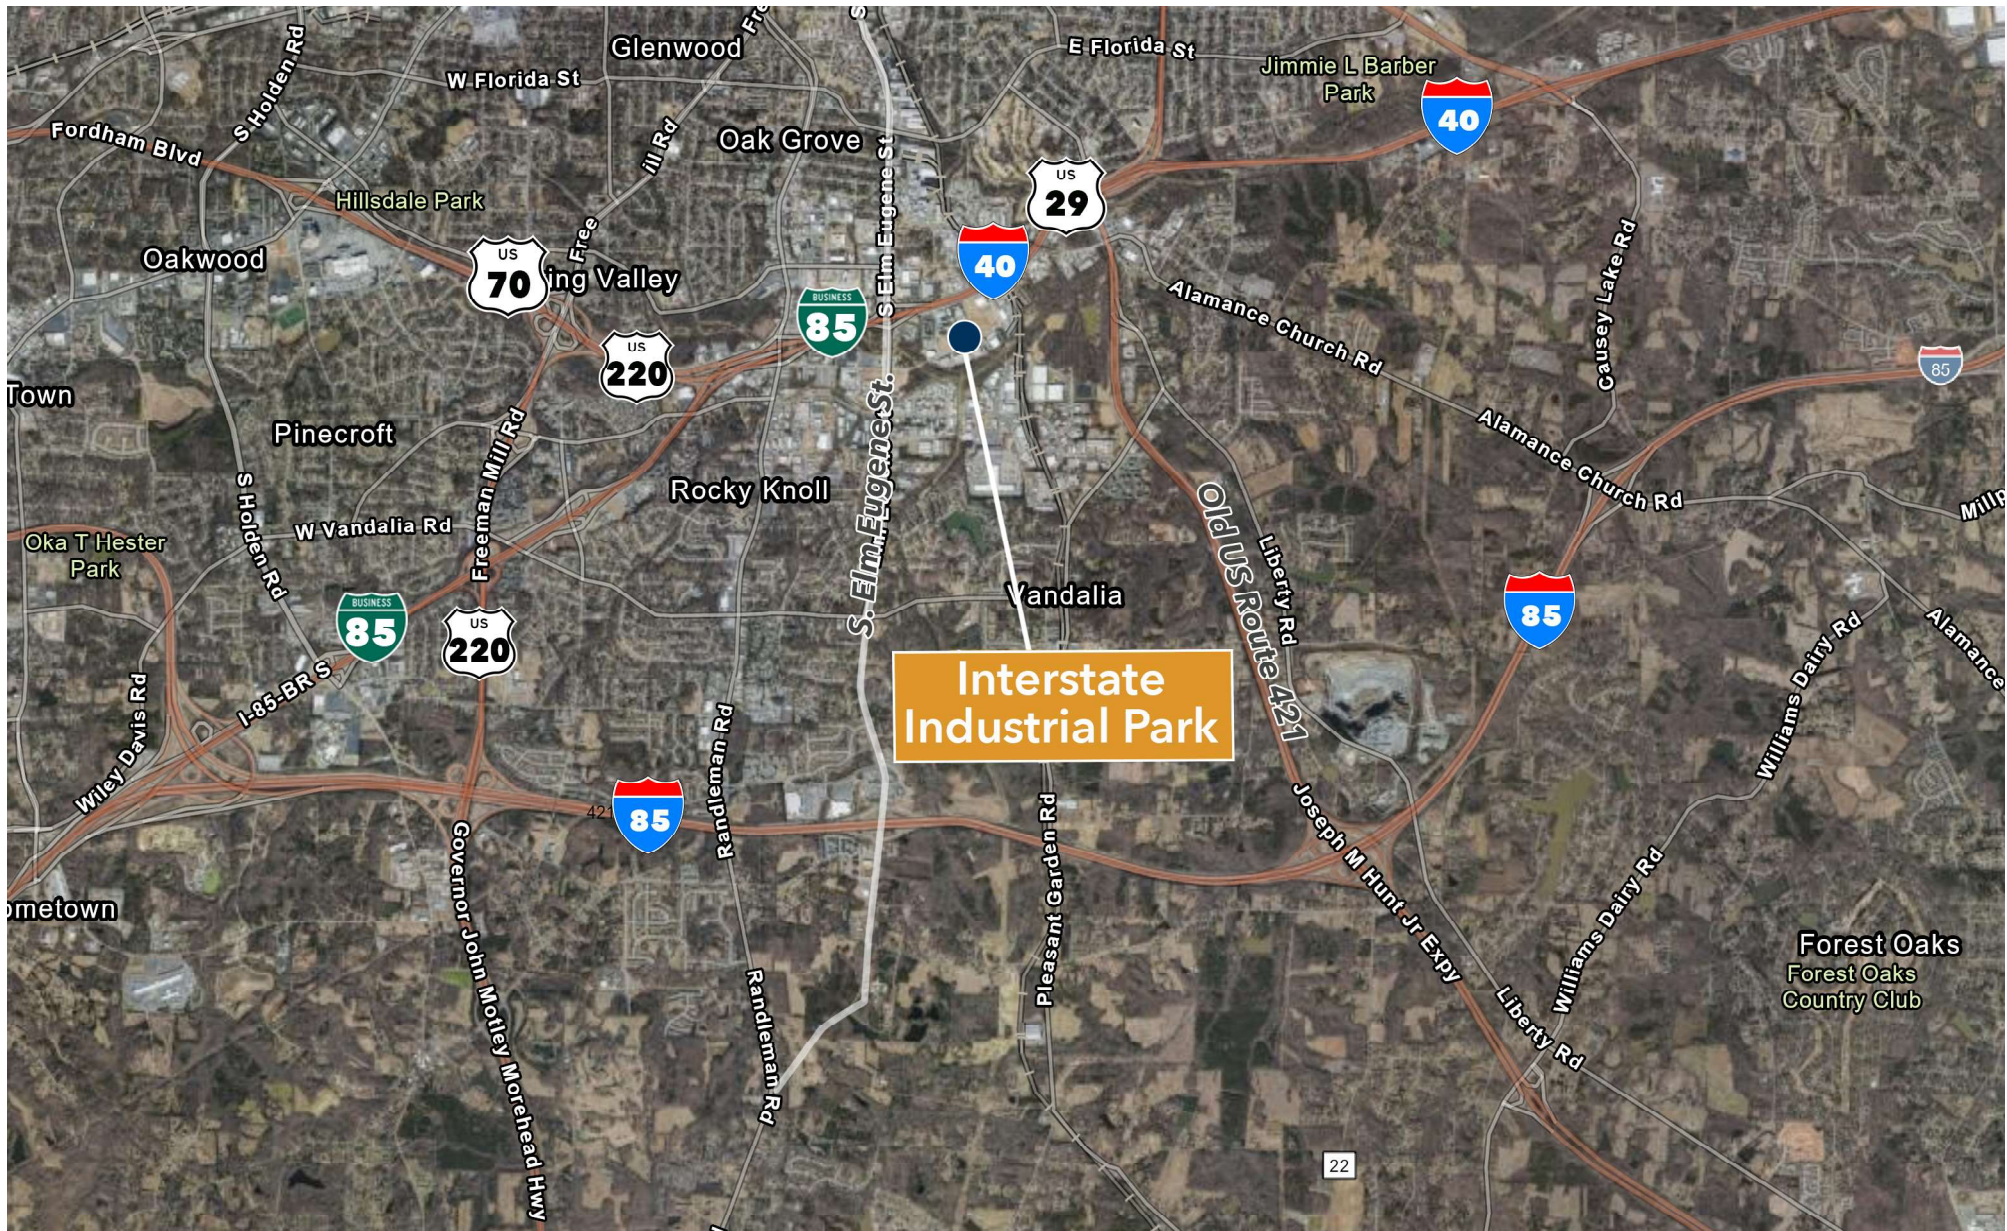

**103 E. J J DRIVE**  
**INTERSTATE INDUSTRIAL PARK**  
**GREENSBORO, NC**

**KOURY**  
CORPORATION  
BUILDER & DEVELOPER

2275 VANSTORY STREET  
GREENSBORO, NC 27403  
336.299.9200

**103 E. J J DRIVE  
INTERSTATE INDUSTRIAL PARK  
GREENSBORO, NC**