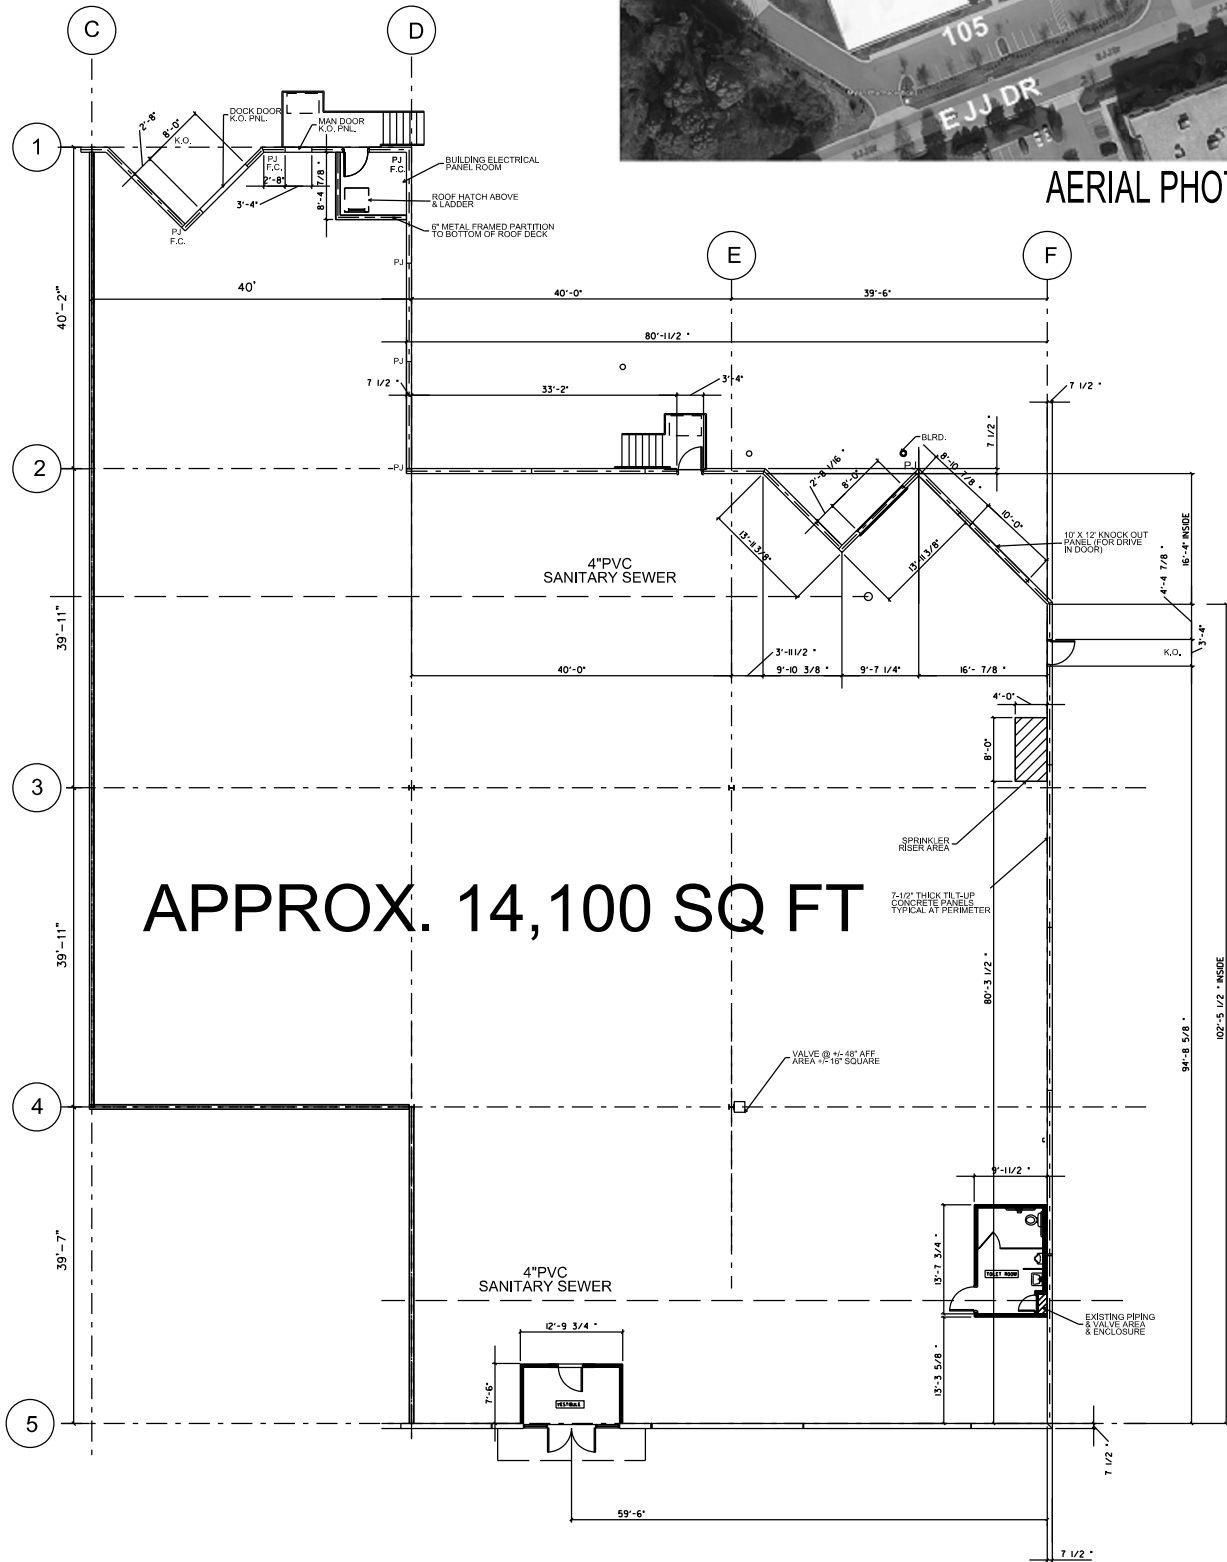

**105 EAST J J DRIVE
GREENSBORO, NC**

KOURY
CORPORATION
BUILDER & DEVELOPER

400 FOUR SEASONS TOWN CENTRE
GREENSBORO, NORTH CAROLINA 27427

AERIAL PHOTO

APPROX. 14,100 SQ FT

105 EAST J.J. DRIVE, GREENSBORO, NC