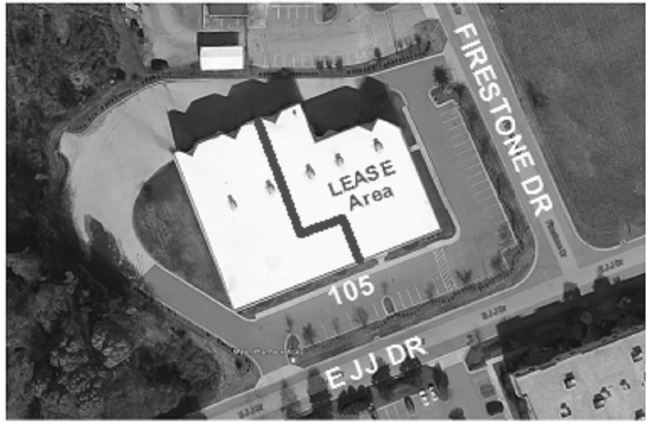

**105 EAST J J DRIVE
GREENSBORO, NC**

KOURY
CORPORATION
BUILDER & DEVELOPER

400 FOUR SEASONS TOWN CENTRE
GREENSBORO, NORTH CAROLINA 27427

AERIAL PHOTO

APPROX. 14,100 SQ FT

105 EAST J.J. DRIVE, GREENSBORO, NC