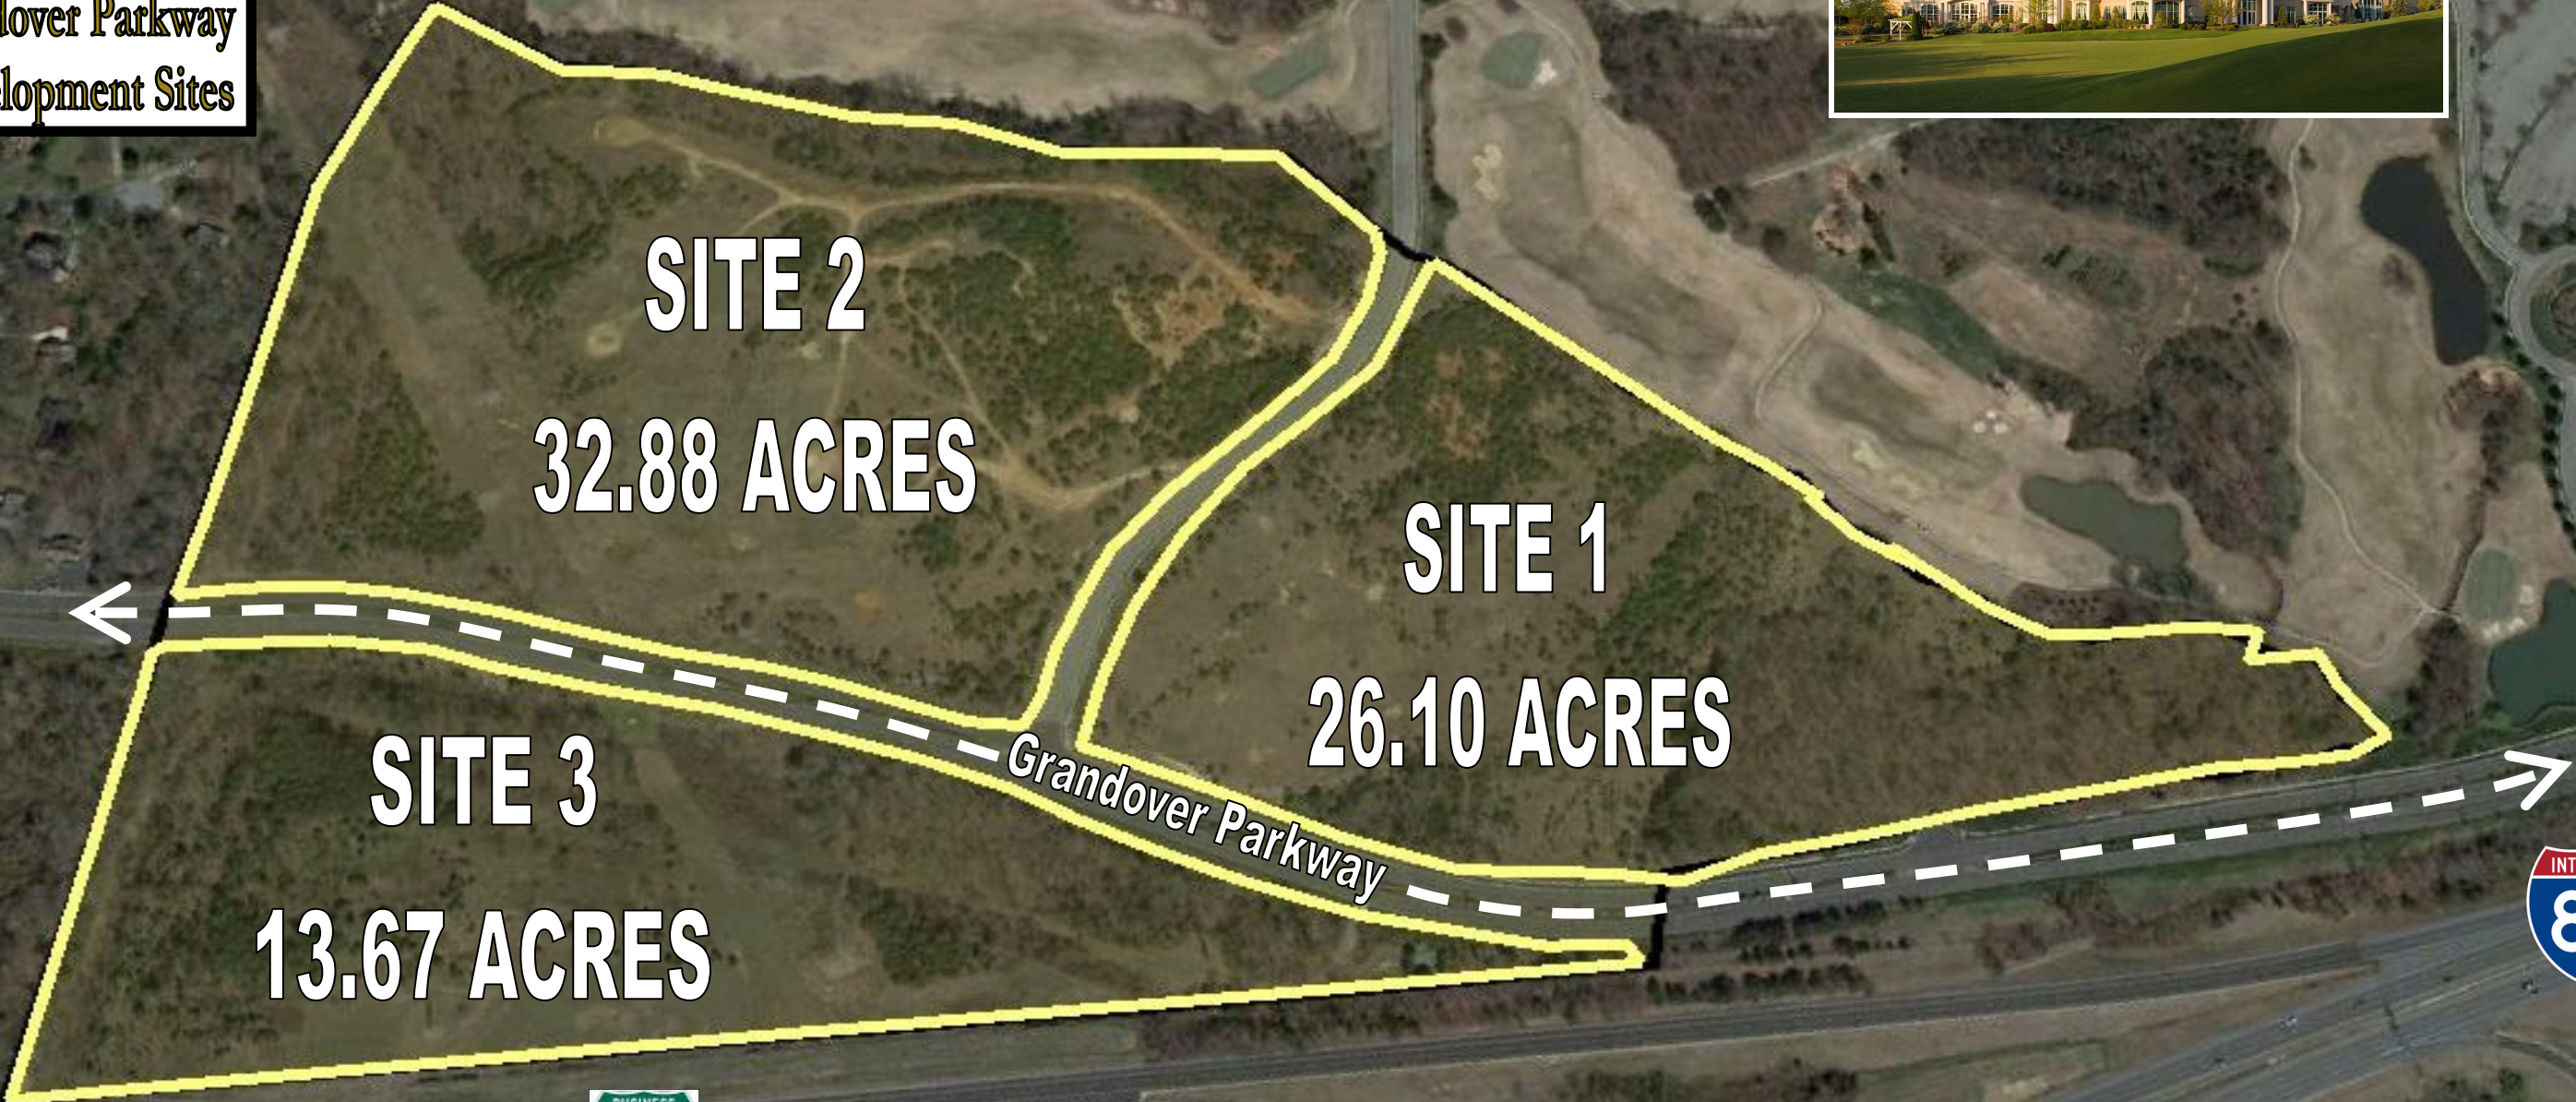

GREENSBORO URBAN LOOP
GUILFORD COUNTY

**Grandover Parkway
Development Sites**

SITE 2

32.88 ACRES

SITE 1

26.10 ACRES

SITE 3

13.67 ACRES

Grandover Parkway