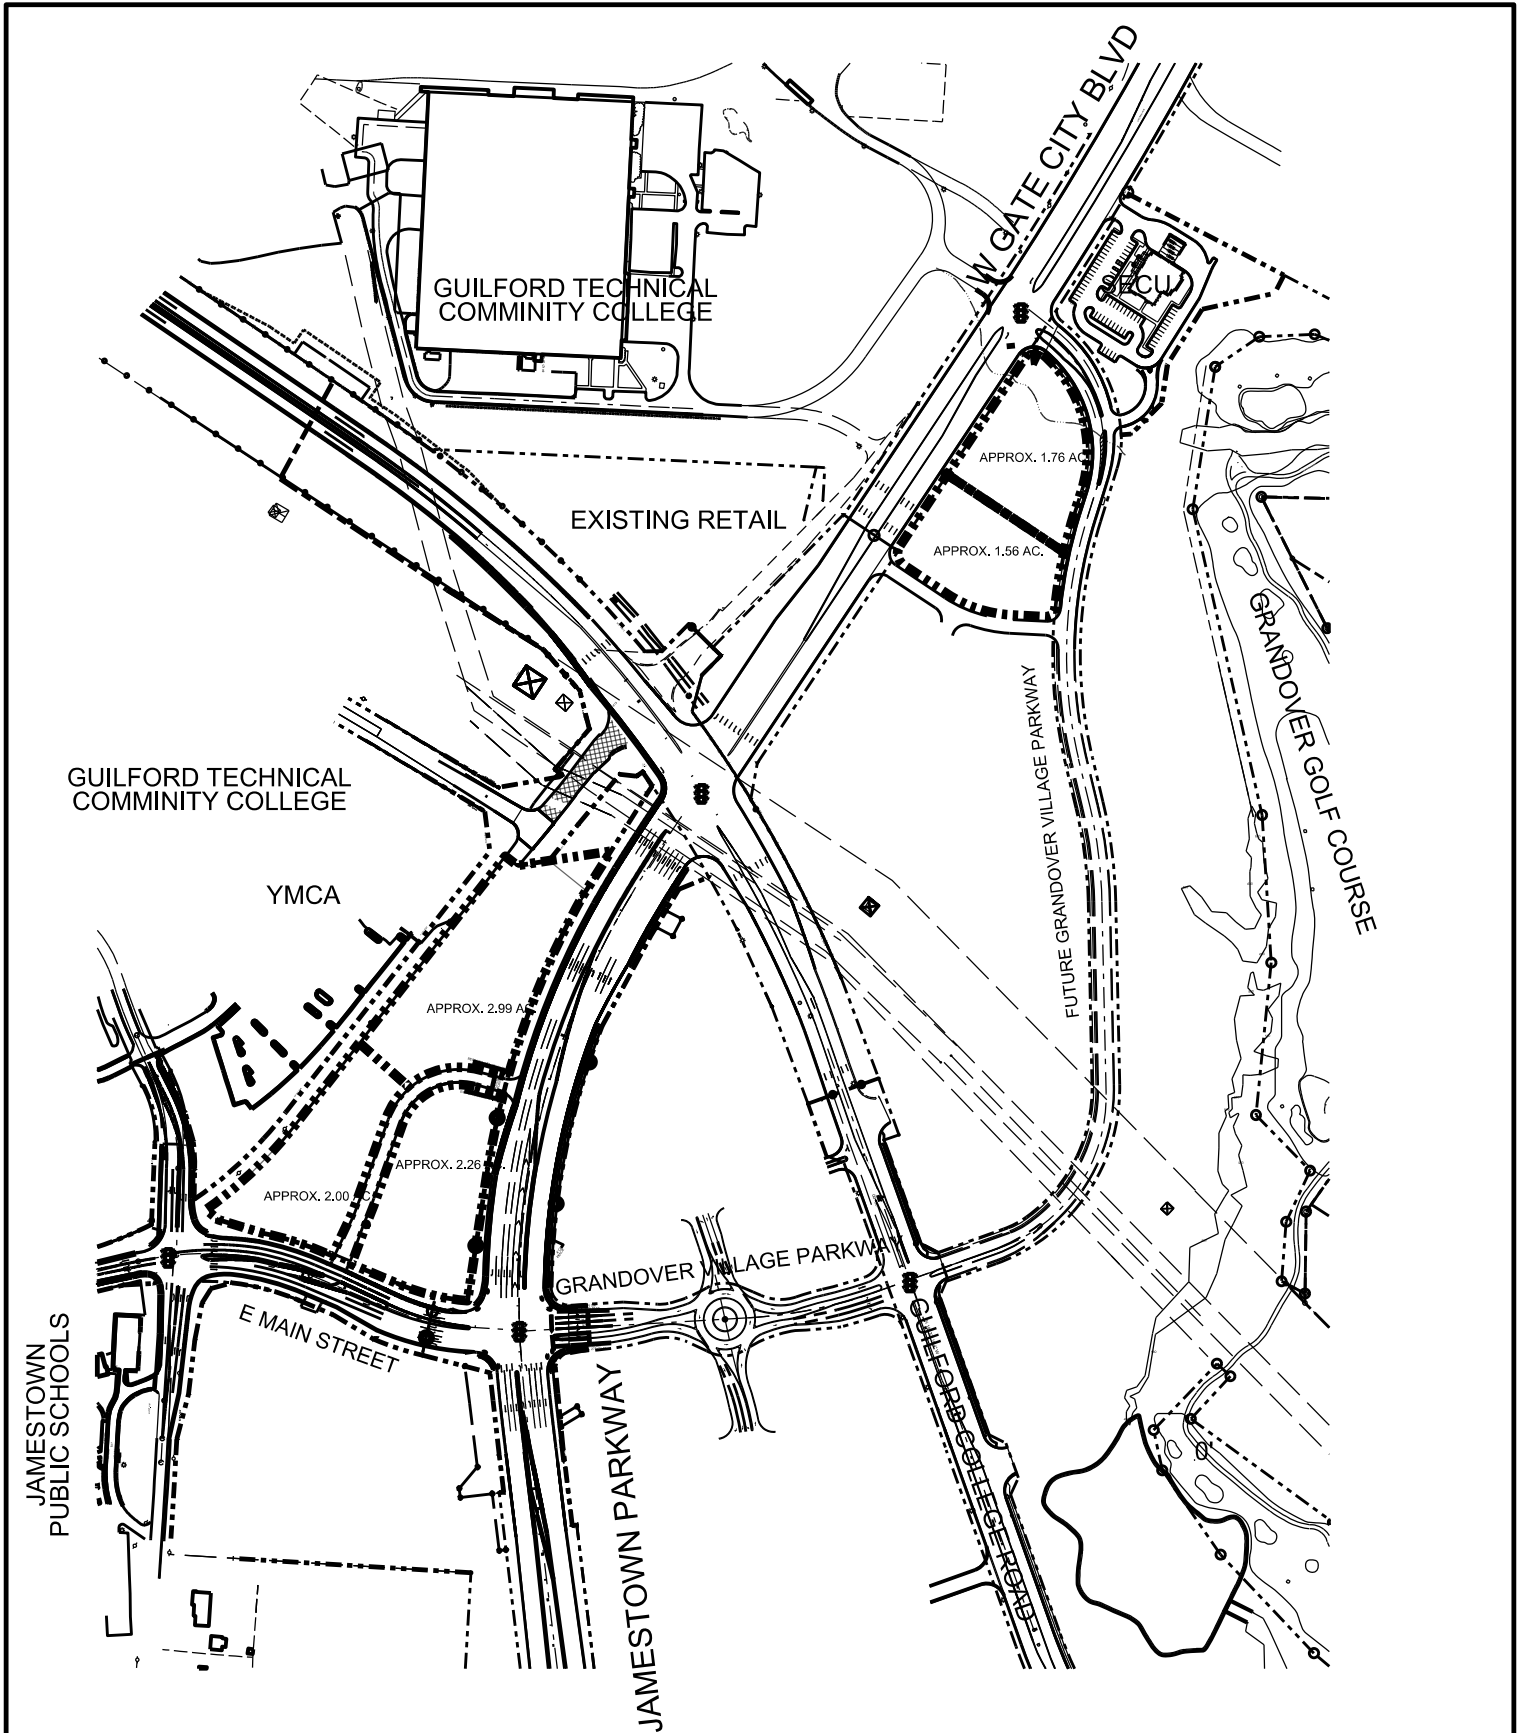

GUILFORD TECHNICAL
COMMUNITY COLLEGE

W GATE CITY BLVD

GUILFORD TECHNICAL
COMMUNITY COLLEGE

SITE "1"
20.09 ACRES

SITE "3"
8.18 ACRES

SITE "2"
9.47 ACRES

GRANDOVER
SINGLE
FAMILY
RESIDENTIAL

GRANDOVER
SINGLE
FAMILY
RESIDENTIAL

PROPOSED
APARTMENT
SITE
12.65 AC.

SITE "4"
36.81 ACRES

SITE "5"
4.01 ACRES

SITE "6"
48.24 ACRES

GRANDOVER WEST

207.21 ACRE DEVELOPMENT

GRANDOVER WEST

207.21 ACRE DEVELOPMENT