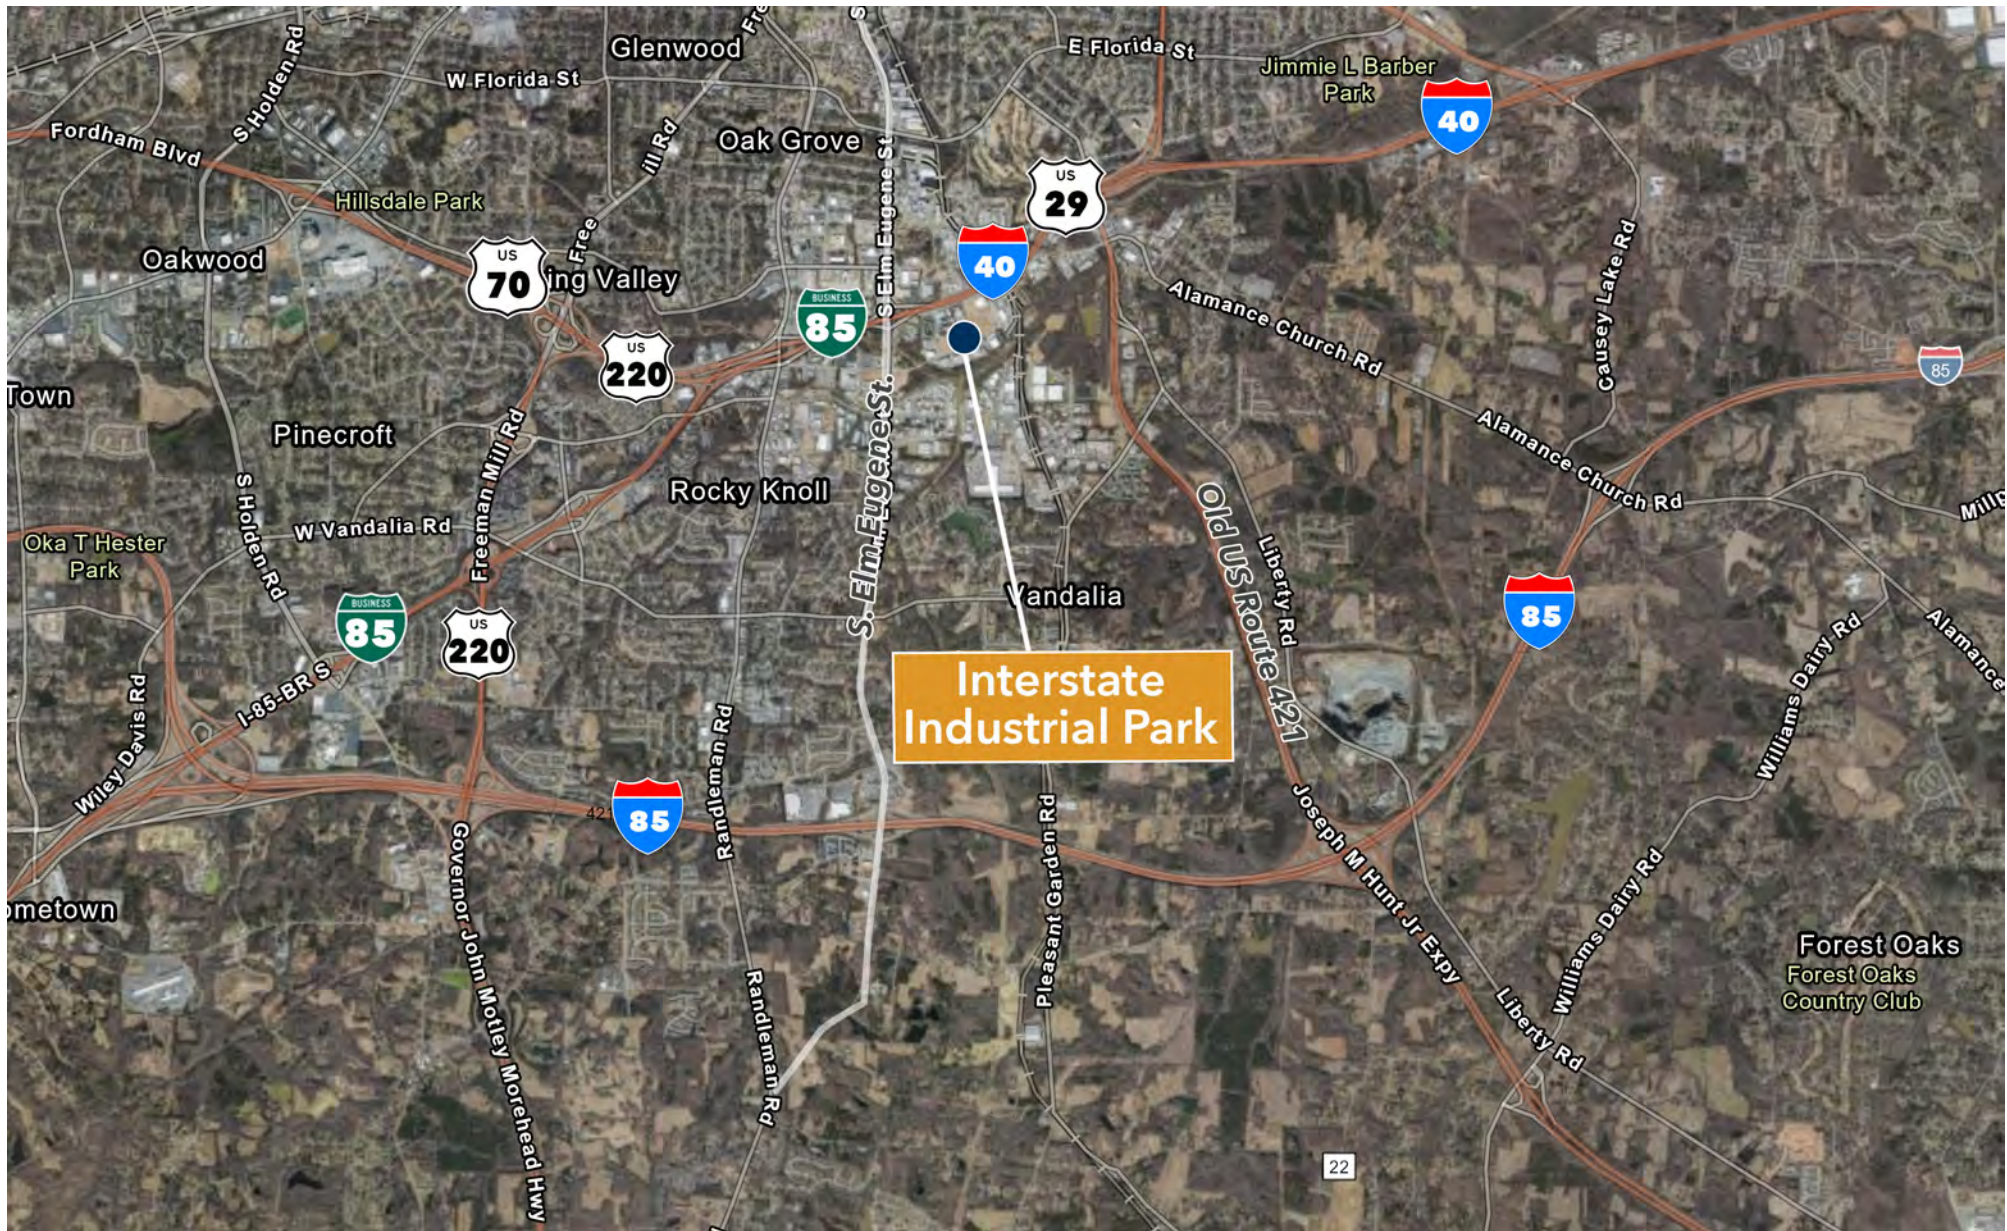

INTERSTATE INDUSTRIAL PARK
S ELM EUGENE STREET & I-40
GREENSBORO, NC

KOURY
CORPORATION
BUILDER & DEVELOPER

2275 VANSTORY STREET
GREENSBORO, NC 27403
336.299.9200

INTERSTATE INDUSTRIAL PARK
S ELM EUGENE STREET & I-40
GREENSBORO, NC