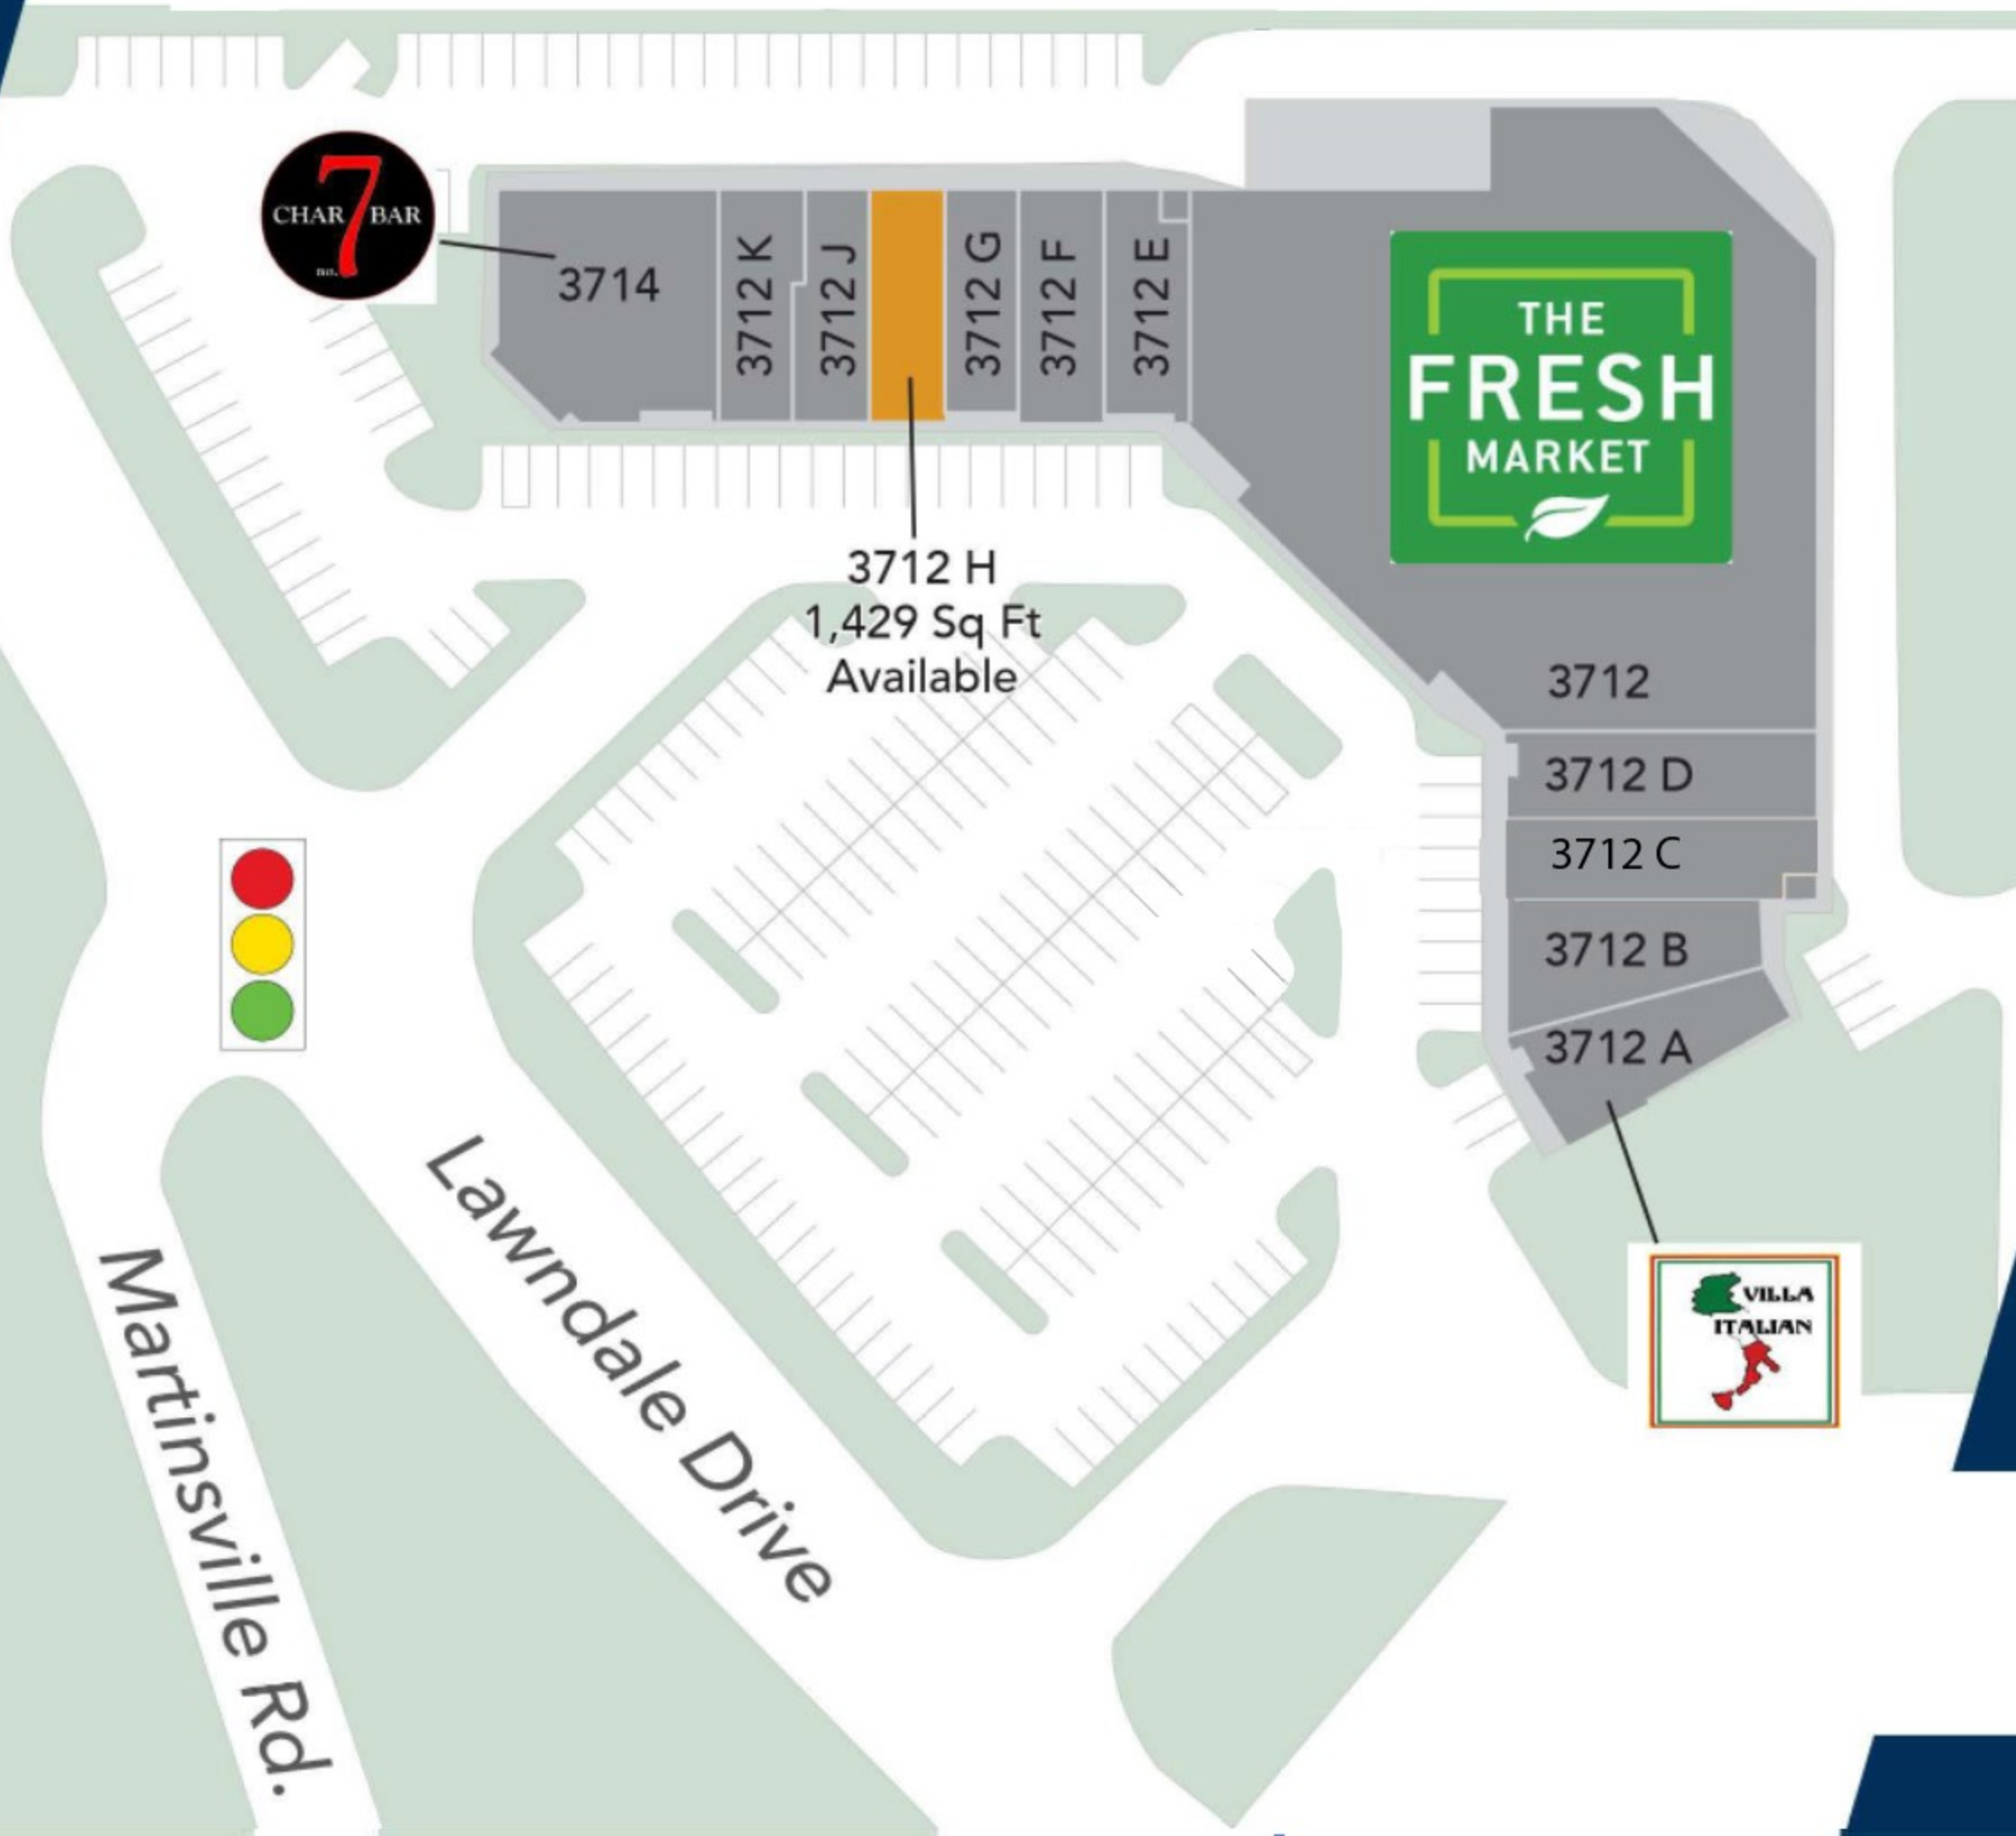

1,429 Sq Ft Available

Travis Carter, CCIM
336.255.4693
tcarter@kourycorp.com

Chris O'Leary
336.382.1208
coleary@kourycorp.com

336.299.9200
kourycorp.com

KOURY
CORPORATION
BUILDER & DEVELOPER