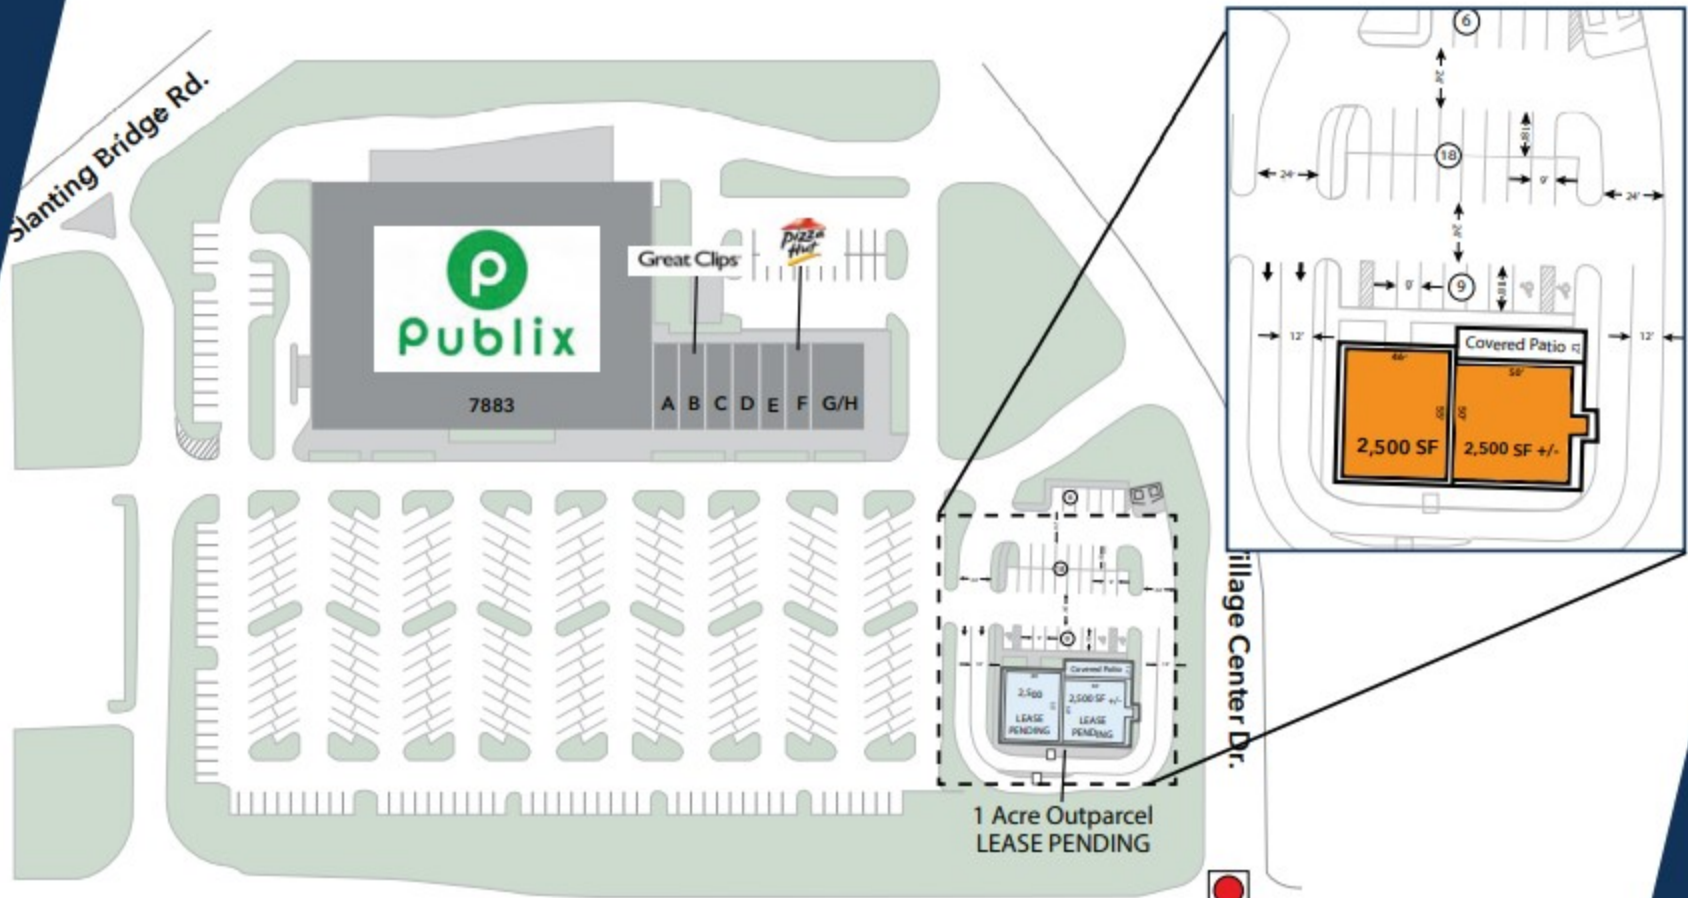

Slanting Bridge Rd.

Route 150

Suite #	Tenant
7883	Publix Supermarkets
A	Blue Sky Nails
B	Great Clips
C	Thrive Counseling

D/E	Berkshire Hathaway Real Estate
F	Pizza Hut
G/H	Los Mezquites Mexican Grill

Outparcel
 Unit 1 2,500 SF Lease Pending
 Unit 2 2,500 SF Lease Pending